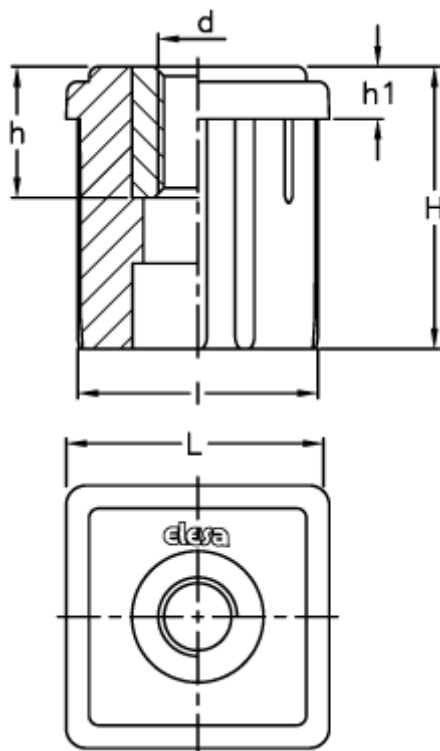

Data Sheet

Article number: 2310319366
Description: E+G Square end cap
ND.Q-50x2,5-M20

Measures

d	= M20	Tube wall thickness = 2.5
h	= 30	
H	= 55	
h1	= 10	
Internal tube size	= 45	
l	= 45.5	
L	= 50	
Outer tube size	= 50	